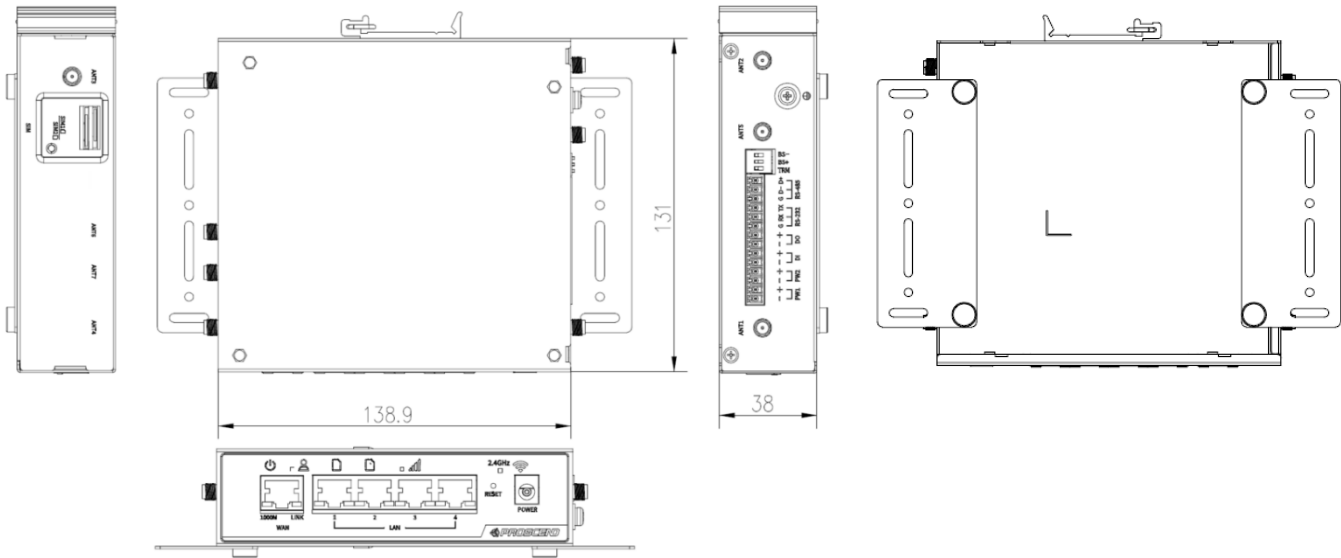

M335-W

Industrial 4G LTE Dual SIM Cellular Router with Wi-Fi

Introduction

Proscend M335-W Industrial 4G LTE Cellular Router has 4 Gigabit LAN ports, 1 Gigabit WAN port, and dual SIM support to enable critical industrial applications and various IoT connectivity for optimal performance and network redundancy. The M335-W is designed with a rugged compact enclosure for DIN-rail or wall mounting to install in diverse spaces.

The M335-W features digital I/O, serial ports (RS-232, RS-485), and DC power input methods to provide flexible installation in demanding environments. The M335-W is also compliant with IEEE 802.11b/g/n Wi-Fi connectivity. Proscend M335-W is a highly secure and reliable cellular router used in main or backup Internet communications to accelerate IoT deployments at scale and simplify network management.

Features

- Support multi-band connectivity with FDD LTE / TDD LTE / LTE CAT4.
- Provide IEEE 802.11b/g/n Wi-Fi standards.
- Built-in dual Micro SIM slots, serial ports (RS-232, RS-485), and DI/DO interfaces.
- Detachable antenna design for using a wide variety of external antennas.
- LED indicators for connection and data transmission status.
- Industrial rated from -20 to +70°C for use in harsh environments.
- Support serial communication protocols for flexible connectivity.

Dimensions

Unit: mm

Ordering Information

Model Name	Description
M335-W	Industrial 4G LTE Dual SIM Cellular Router with Wi-Fi

NOTE: Features and specifications are subject to change without prior notice.